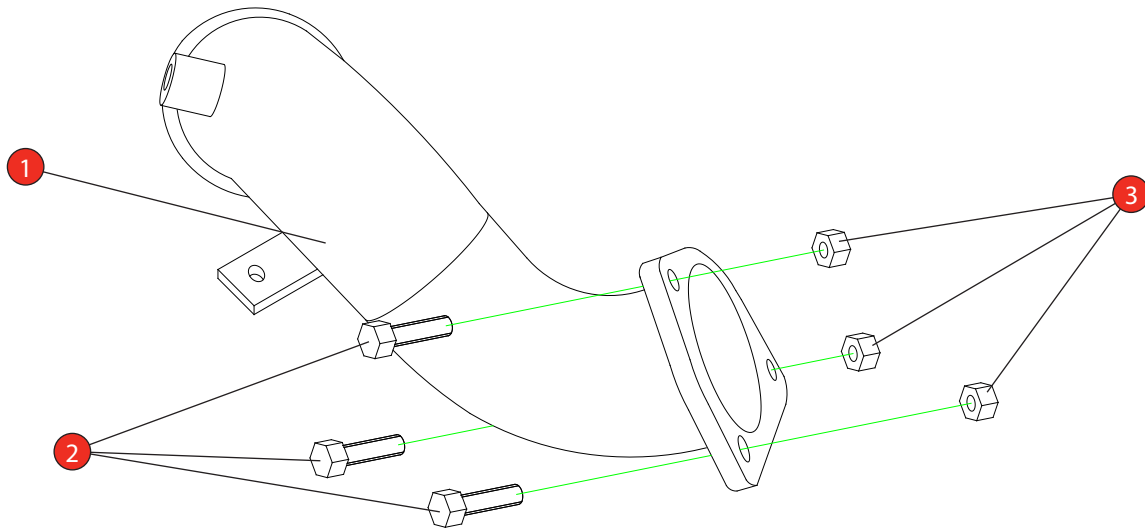

Car	Vauxhall Corsa 'D' Black Edition 1.4T / Corsa 'E' Limited Edition 1.4T / Astra 'J' GTC 1.4T	Part No.	SVXC058
Year	2012-2014 / 2014-Current / 2009-Current	Fit Kits	100FK
Notes	Where not supplied use original fittings	Features	Pipe Diameter:- 63.5mm / 2.5"

Estimated Fitting Time: 90 Minutes

NO.	PART NO.	DESCRIPTION	QTY	CLASSIFICATION	Motorsport Use Only
1	802GM	De-cat Downpipe	1	HOMOLOGATED	No
<b>Fit Kit</b>				DATE	22/11/16
2	Z017.10049	M8x30mm Hex Head Bolts	3	ISSUE	03
3	Z017.10826	M8 Nuts	3	AUTHORISED	M.Ydlibi

**NOTE:** ENSURE SCORPION SYSTEM IS CLEAR OF MOVING PARTS AND ALL ORIGINAL FUNCTIONS WORK CORRECTLY.

STAY CONNECTED TO RED POWER.